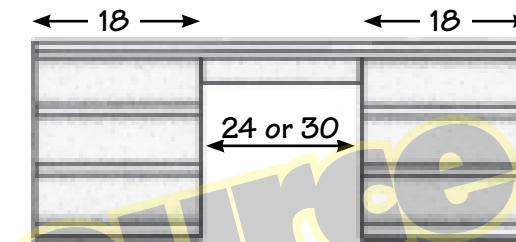

Desk w/6 Drawers & Pencil
60W x 19D x 30H 66W x 19D x 30H
60W x 24D x 30H 66W x 24D x 30H