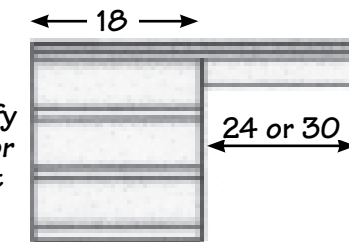

Desk w/3 Drawers
42W x 19D x 30H 48W x 19D x 30H
42W x 24D x 30H 48W x 24D x 30H